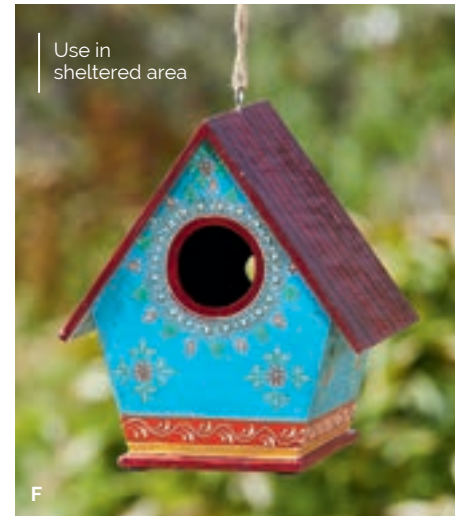

F

Use in sheltered area