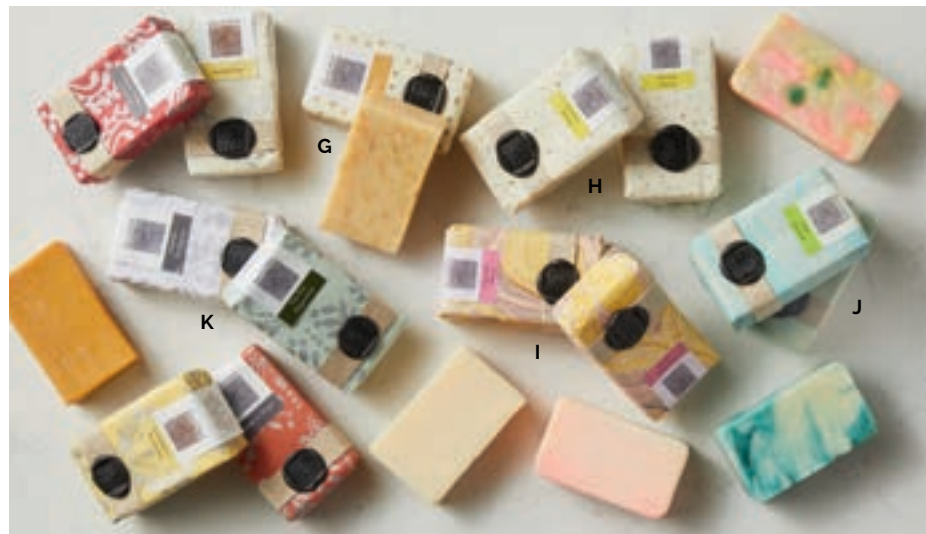

GRASSLANDS BEDDING Hand-loomed cotton. *India* **I. Queen Duvet Cover** 33607 \$244 | **J. Standard Shams, Set of 2** 33608 \$72 |
K. Long Lumbar Pillow 12”l x 48”w 33609 \$68
FLORAL DABU BEDDING Block-printed cotton with natural indigo dye and running kantha stitch. *India* **L. Queen Quilt** 32586 \$178 | **King Quilt**
32758 \$192 | **M. Standard Shams, Set of 2** 32587 \$42 | **King Shams, Set of 2** 33450 \$68
SEAGRASS BUCKET BASKETS Handwoven seagrass. May come folded, see reshaping instructions online. 10”h x 10”dia *Vietnam* \$58 **N. Lia** 93038 |
O. Gia 93037
CHINDI STRIPE BASKETS Upcycled cotton sari and kaisa grass. *Bangladesh* **P. Rectangular, Set of 2** Sm: 10½”h x 11½”d; Lg: 13”h x 15”d 46270 \$74 |
Q. Laundry 19”h x 16”dia 46171 \$72

A

B

C

D

E

F

L

G