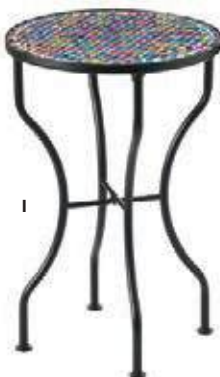

Outdoor Living

Personalize your garden space

Rainbow Seashell Mosaic Table

"Perfect for holding drinks on the patio between chairs. Maybe a small plate too. Just beautiful!"

—
Mary

Shop more garden

A. NEW FLOWER GARDEN BIRDHOUSE

This colorful wall-mounted birdhouse features hand-painted floral designs that bring a touch of spring to any space. Locking rear door for easy cleaning. To protect the beautiful painted designs, use in covered spaces. 8½" h x 7½" w x 4" d India 50716 $40

B. ARIBO BASKET BIRDHOUSE

Woven from upcycled cotton sari and seagrass, this unique decorative birdhouse is great for the collector. Sari patterns and colors vary widely. No two alike! 12" h x 9" w India 50931 $32

C. NEW SUNRISE SUNCATCHER

Made from recycled iron and glass featuring a traditionally inspired design. This beautiful suncatcher is meant for display in a window or sunroom. 8½" sq; Bells: 4½" l India 50722 $46

D-F METAL WIND CHIMES

Made from recycled metal, these decorative wind chimes bring a light melody wherever they're hung. Finished/painted as shown. India

D. Beehive
20" h x 7½" w 33759 $30

E. NEW Standing Crane
17½" h x 6½" w 50720 $30

F. NEW Happy Hummingbirds
16½" h x 6" w 50717 $36

G. RADIANT REFLECTIONS MOSAIC BIRD BATH

Welcome birds to your yard! Artisans place glass mosaic on a partially recycled iron base to create this popular bird bath or feeding station. Hangs from a 17" l, three-strand chain. 20" h x 13" dia India 50932 $58

H. PAGODA GARDEN CHIME

Place this handmade bamboo and aluminum wind chime in your garden to make music all year round. Perennial best seller. Includes two removable 10" l aluminum stakes. 24½" h x 14½" w Philippines 74445 $74

I. RAINBOW SEASHELL MOSAIC TABLE