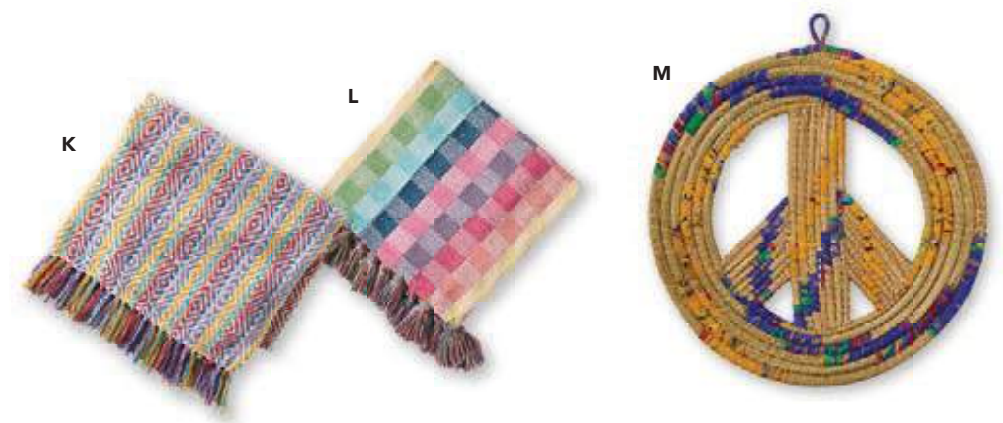

A. NEW OCEAN HUES TERRACOTTA VASES, SET OF 3
These terracotta vases are crafted from natural clay, then painted in tonal color, all by hand. For decorative use only.
Small: 3½”h x 4” dia;
Medium: 5”h x 4” dia;
Large: 6½”h x 4½” dia
Bangladesh 46622 $42

F-G NEW REMNANT SARI TABLE TEXTILES
Colorful and one-of-a-kind, these table textiles are made from upcycled polyester and cotton-blend saris with two solid red edges. No two are alike! Hand wash recommended. India

F. Runner
72”l x 14”w 39785 $44

G. Placemats, Set of 4
19”l x 14”w 39786 $48

K-L RAINBOW RETHREAD THROWS
A soft and sturdy recycled woven cotton blend makes these eco-friendly and popular throws great for indoors and out. More colors online. 60”l x 50”w India $38

K. Yaatra 33407
L. Gingham 33801

B-E UPCYCLED SARI HOME
India & Bangladesh

B. Sari Remnant Bud Branches, Set of 3
Cotton remnants wrapped on adjustable wire bases. Purchase in multiples for a full bouquet. 20”h 46916 $28

C. Mihir Jute Basket
11”h x 14½” dia 50995 $48

D. Hogla Baskets, Set of 2
Crafted from sturdy hogla vine and upcycled saris. Sm: 10”h x 11½” dia; Lg: 14”h x 17” dia 46347 $88

E. NEW Mihir Weave Stool
This unique side table features a powder-coated iron base for stability. Weight limit 132 lbs. 16”h x 13” dia 50715 $88

H-J UPCYCLED SARI KITCHEN
Soft and colorful upcycled cotton saris with kantha running stitch hand embroidery, as shown. Colors and patterns vary widely. Our most popular kitchen textiles! India & Bangladesh

H. Napkins, Set of 4
18”sq 46234 $30

I. Dish Towels, Set of 3
25½”l x 19½”w 34902 $36

J. Dishcloths, Set of 3
11½”sq 34897 $22

M. NEW UPCYCLED SARI PEACE WREATH
A unique take on our popular Peace Wreaths, this decorative wreath is made from natural kaisa grass interwoven with pops of upcycled sari color. Indoor display only. ½”w x 17½” dia Bangladesh 46487 $36

N-O AHMAR REMNANT SARI RUG

Upcycled sari, cotton, and jute rugs. Soft and durable, they’re perfect for bathrooms, entryways and more. 31½”l x 47”w India $44

N. Red 39930
O. NEW White 39979