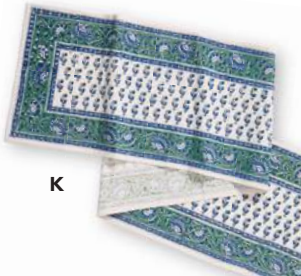

- **F-H Standard Tablecloth** 90"l x 60"w **$84**
- **F. NEW Elephant Oasis** 39782
- **G. NEW Prairie Bouquet** 39780
- **H. Water Lily** 39983